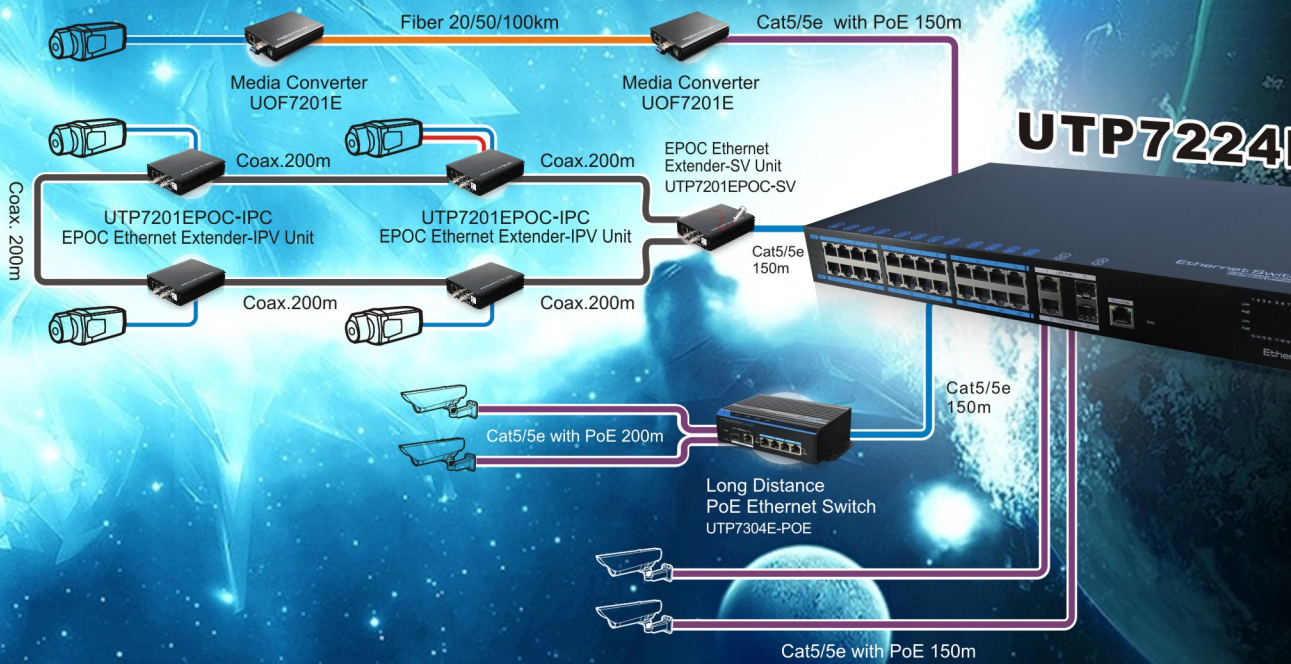

**UTEPO**  
Just make it simple

**网电速联**  
UTEPO HD IP Surveillance Transmission Solution

# UTEPO 24 Ports PoE Ethernet Switch

Strongly recommended in the complicated environment which requires high standard network video monitoring project. Such as "Smart City, Smart Transportation, Smart Education, Finance, Insurance, School Education, Industrial and Mining Enterprises, Military, etc